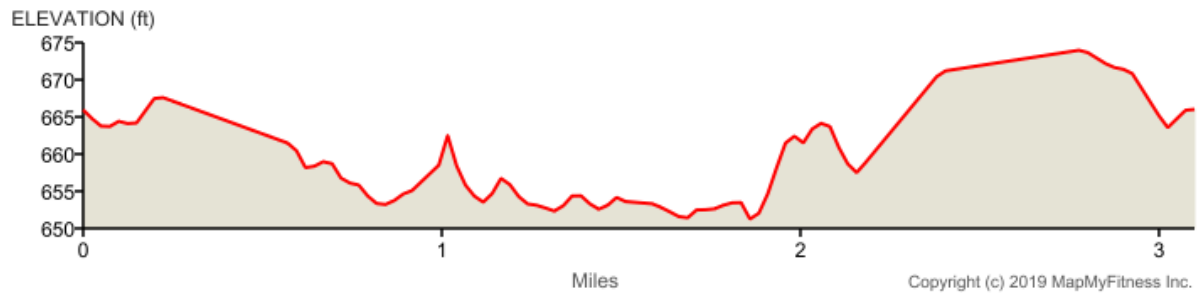

Plainfield Fast Cat 5K

Distance: 3.10 mi

Elevation Gain: 26 ft

Elevation Max: 674 ft

Notes

0.00 mi	Head west
0.04 mi	Head west
0.06 mi	Turn right
0.11 mi	Head west toward 248th Ave
0.14 mi	Turn right onto 248th Ave Destination will be on the left
0.20 mi	Head north on 248th Ave toward W 119th St
0.62 mi	Turn left onto Millennium Pkwy
0.62 mi	Head east on Millennium Pkwy toward 248th Ave
0.71 mi	Head east on Millennium Pkwy toward Rushmore Dr
0.72 mi	Head east on Millennium Pkwy toward Rushmore Dr
0.74 mi	Head northeast on Millennium Pkwy toward Rushmore Dr
1.00 mi	Turn right onto Champion Dr
1.02 mi	Head east on Champion Dr toward Glenbrook Cir
1.09 mi	Turn right
1.09 mi	Head south
1.11 mi	Slight left
1.13 mi	Head northeast
1.36 mi	Head east toward Heritage Meadows Dr
1.50 mi	Head east toward Heritage Meadows Dr Destination will be on the left
1.75 mi	Head south toward W 119th St
2.14 mi	Turn right onto W 119th St
2.15 mi	Turn left onto Heritage Meadows Dr
2.16 mi	Head west on W 119th St toward S Van Dyke Rd
2.39 mi	Head west on W 119th St toward 248th Ave Destination will be on the left
2.79 mi	Head west on W 119th St toward 248th Ave
2.86 mi	Turn left onto 248th Ave Destination will be on the left
2.92 mi	Head south on 248th Ave
3.02 mi	Turn left
3.07 mi	Head northeast
3.09 mi	Destination