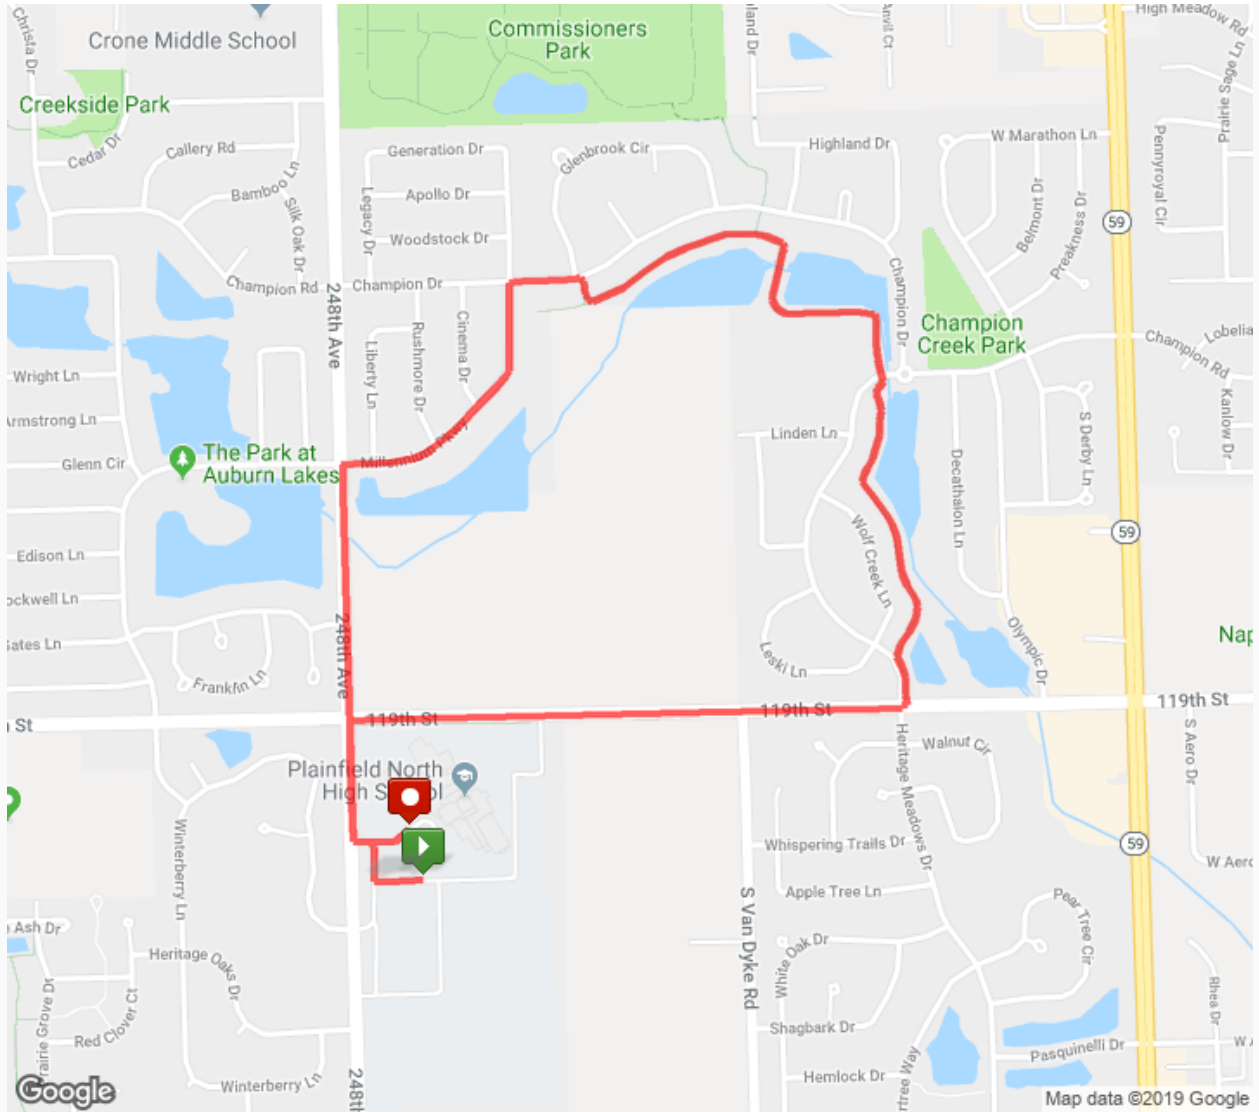

Plainfield Fast Cat 5K

Distance: 3.10 mi

Elevation Gain: 26 ft

Elevation Max: 674 ft

Notes

0.00 mi	Head west
0.04 mi	Head west
0.06 mi	Turn right
0.11 mi	Head west toward 248th Ave
0.14 mi	Turn right onto 248th Ave Destination will be on the left
0.20 mi	Head north on 248th Ave toward W 119th St
0.62 mi	Turn left onto Millennium Pkwy
0.62 mi	Head east on Millennium Pkwy toward 248th Ave
0.71 mi	Head east on Millennium Pkwy toward Rushmore Dr
0.72 mi	Head east on Millennium Pkwy toward Rushmore Dr
0.74 mi	Head northeast on Millennium Pkwy toward Rushmore Dr
1.00 mi	Turn right onto Champion Dr
1.02 mi	Head east on Champion Dr toward Glenbrook Cir
1.09 mi	Turn right
1.09 mi	Head south
1.11 mi	Slight left
1.13 mi	Head northeast
1.36 mi	Head east toward Heritage Meadows Dr
1.50 mi	Head east toward Heritage Meadows Dr Destination will be on the left
1.75 mi	Head south toward W 119th St
2.14 mi	Turn right onto W 119th St
2.15 mi	Turn left onto Heritage Meadows Dr
2.16 mi	Head west on W 119th St toward S Van Dyke Rd
2.39 mi	Head west on W 119th St toward 248th Ave Destination will be on the left
2.79 mi	Head west on W 119th St toward 248th Ave
2.86 mi	Turn left onto 248th Ave Destination will be on the left
2.92 mi	Head south on 248th Ave
3.02 mi	Turn left
3.07 mi	Head northeast
3.09 mi	Destination